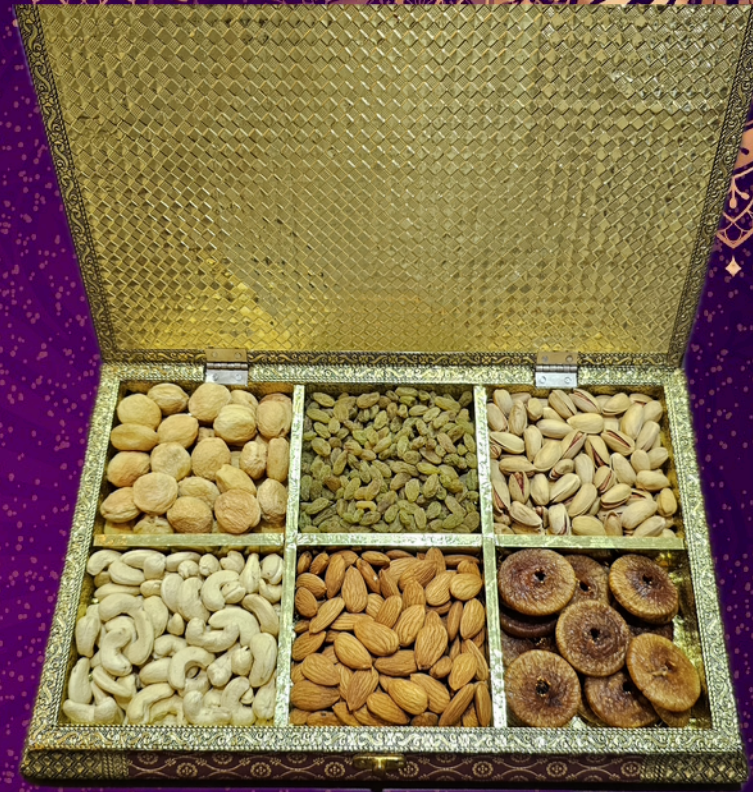

VARIETY[®]
DRY FRUIT STORES
(THE DRY FRUIT PEOPLE)[®]

Festive Brochure 2024-Royal Series

VARIETY[®]
DRY FRUIT STORES
(THE DRY FRUIT PEOPLE)[®]

SL NO : 9
4 Dry Fruit Variants
Net Weight : 400 Gms

VARIETY[®]
DRY FRUIT STORES
(THE DRY FRUIT PEOPLE)[®]

SL NO : 10
6 Dry Fruit Variants
Net Weight : 1 Kg 100 Gms

VARIETY[®]
DRY FRUIT STORES
(THE DRY FRUIT PEOPLE)[®]

SL NO : 11
4 Dry Fruit Variants
Net Weight : 640 Gms

VARIETY[®]
DRY FRUIT STORES
(THE DRY FRUIT PEOPLE)[®]

SL NO : 12
6 Dry Fruit Variants

Net Weight : 930 Gms

VARIETY[®]
DRY FRUIT STORES
(THE DRY FRUIT PEOPLE)[®]

SL NO : 14
4 Dry Fruit Variants

Net Weight : 400 Gms

VARIETY[®]
DRY FRUIT STORES
(THE DRY FRUIT PEOPLE)[®]

SL NO : 15
4 Dry Fruit Variants

Net Weight : 140 Gms

VARIETY[®]
DRY FRUIT STORES
(THE DRY FRUIT PEOPLE)[®]

SL NO : 16
4 Dry Fruit Variants

Net Weight : 440 Gms

VARIETY[®]
DRY FRUIT STORES
(THE DRY FRUIT PEOPLE)[®]